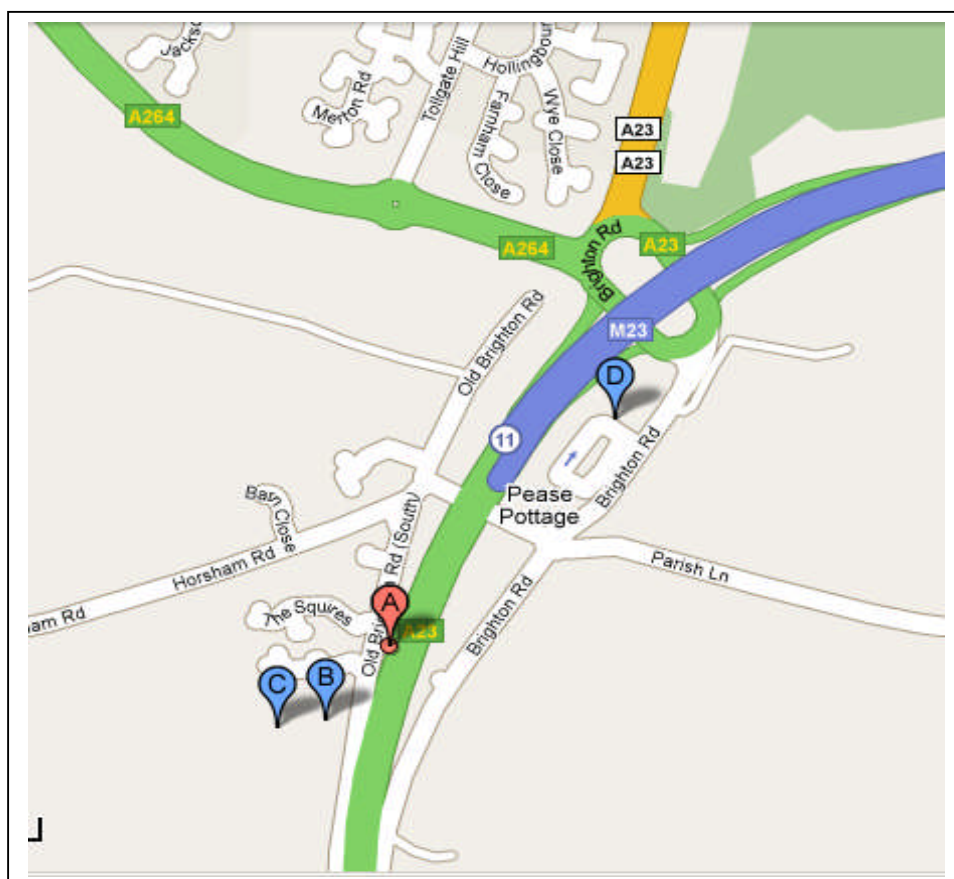

Horsham YMCA u18's v Pease Pottage

PRE-SEASON FRIENDLY

Sunday 26th July 2009

Kick off – 11am Meet time 09.45am

Squad details

Declan Peake
Charlie Culver
Shane Collins
Jake Mitchell
Lewis Finney
Lee Bristow
Tom Pinnock
Ashley Beacon
Ryan Taylor
Louie Foster
Dan Heward
Tyler Leggett
Judah Langford
Carter Newman
Victor Dube
Andy Hall
Will Ben Sellem
David Jenkins
Ross Ward
Matt Fisher
Jack Measures

Dress Code - Trousers Shirt & Tie

Directions

From A23 (travelling north), M23 (travelling south) and A264 (east) come off at junction 11 of the M23 and follow the signs for Pease Pottage Services.

Pass by the services on your right and at the next roundabout take the third exit (to your right). Follow the road into Pease Pottage Village and the road bends tight to your left.

Just after the bend take the first exit on your left into Old Brighton Road (South) and Finches Field is approx 1/4 mile down the road on your right. **C is roughly where the ground is.**

All players to meet at Pease Pottage Ground at 9.45am sharp.